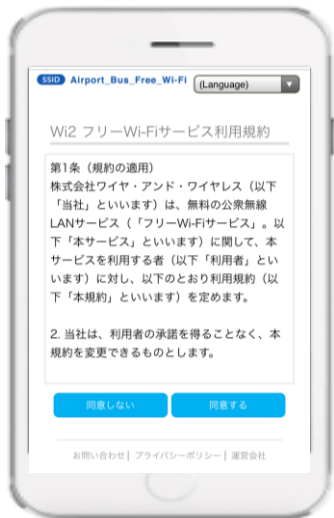

- Supported language : 【Japanese/English/Chinese (simplified/traditional), Korean/Thai/Portuguese, Spanish, French, Russian, Malay, Indonesia, Germany, Italy】
- Available time : 3 hours *Can be used repeatedly.
- How to use : Step① After selecting “SSID「Airport_Bus_Free_Wi-Fi」 button”, launch the browser, Tap "Connect to Internet"
Step② Read the terms of use and tap "Agree"
Step③ Begin to Use Service.

login page

Terms of use page

Begin to Use Service.